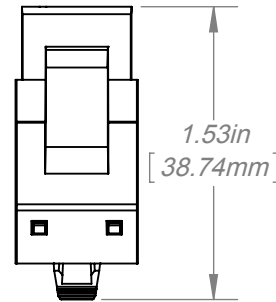

RV6MJKUYL-S1 (Yellow)	REVConn CAT6+ Jack Yellow UTP T568 A/B Single Pack
RV6MJKUYL-B24 (Yellow)	REVConn CAT6+ Jack Yellow UTP T568 A/B Bulk Pack
RV6MJKUTY-S1 (Yellow TIA)	REVConn CAT6+ Jack Yellow TIA UTP T568 A/B Single Pack
RV6MJKUTY-B24 (Yellow TIA)	REVConn CAT6+ Jack Yellow TIA UTP T568 A/B Bulk Pack
RV6MJKUTR-S1 (Red TIA)	REVConn CAT6+ Jack Red TIA UTP T568 A/B Single Pack
RV6MJKUTR-B24 (Red TIA)	REVConn CAT6+ Jack Red TIA UTP T568 A/B Bulk Pack
RV6MJKUTP-S1 (Purple TIA)	REVConn CAT6+ Jack Purple TIA UTP T568 A/B Single Pack
RV6MJKUTP-B24 (Purple TIA)	REVConn CAT6+ Jack Purple TIA UTP T568 A/B Bulk Pack
RV6MJKUTO-S1 (Orange TIA)	REVConn CAT6+ Jack Orange TIA UTP T568 A/B Single Pack
RV6MJKUTO-B24 (Orange TIA)	REVConn CAT6+ Jack Orange TIA UTP T568 A/B Bulk Pack
RV6MJKUTN-S1 (Brown TIA)	REVConn CAT6+ Jack Brown TIA UTP T568 A/B Single Pack
RV6MJKUTN-B24 (Brown TIA)	REVConn CAT6+ Jack Brown TIA UTP T568 A/B Bulk Pack
RV6MJKUTG-S1 (Green TIA)	REVConn CAT6+ Jack Green TIA UTP T568 A/B Single Pack
RV6MJKUTG-B24 (Green TIA)	REVConn CAT6+ Jack Green TIA UTP T568 A/B Bulk Pack
RV6MJKUTB-S1 (Blue TIA)	REVConn CAT6+ Jack Blue TIA UTP T568 A/B Single Pack
RV6MJKUTB-B24 (Blue TIA)	REVConn CAT6+ Jack Blue TIA UTP T568 A/B Bulk Pack
RV6MJKURD-S1 (Red)	REVConn CAT6+ Jack Red UTP T568 A/B Single Pack
RV6MJKURD-B24 (Red)	REVConn CAT6+ Jack Red UTP T568 A/B Bulk Pack
RV6MJKUPR-S1 (Purple)	REVConn CAT6+ Jack Purple UTP T568 A/B Single Pack
RV6MJKUPR-B24 (Purple)	REVConn CAT6+ Jack Purple UTP T568 A/B Bulk Pack
RV6MJKUOR-S1 (Orange)	REVConn CAT6+ Jack Orange UTP T568 A/B Single Pack
RV6MJKUOR-B24 (Orange)	REVConn CAT6+ Jack Orange UTP T568 A/B Bulk Pack
RV6MJKUIV-S1 (Ivory)	REVConn CAT6+ Jack Ivory UTP T568 A/B Single Pack
RV6MJKUIV-B24 (Ivory)	REVConn CAT6+ Jack Ivory UTP T568 A/B Bulk Pack
RV6MJKUGY-S1 (Grey)	REVConn CAT6+ Jack Gray UTP T568 A/B Single Pack
RV6MJKUGY-B24 (Grey)	REVConn CAT6+ Jack Gray UTP T568 A/B Bulk Pack
RV6MJKUGN-S1 (Green)	REVConn CAT6+ Jack Green UTP T568 A/B Single Pack
RV6MJKUGN-B24 (Green)	REVConn CAT6+ Jack Green UTP T568 A/B Bulk Pack
RV6MJKUEW-S1 (Elec. White)	REVConn CAT6+ Jack Elec White UTP T568 A/B Single Pack
RV6MJKUEW-B24 (Elec. White)	REVConn CAT6+ Jack Elec White UTP T568 A/B Bulk Pack
RV6MJKUBR-S1 (Brown)	REVConn CAT6+ Jack Brown UTP T568 A/B Single Pack
RV6MJKUBR-B24 (Brown)	REVConn CAT6+ Jack Brown UTP T568 A/B Bulk Pack
RV6MJKUBL-S1 (Blue)	REVConn CAT6+ Jack Blue UTP T568 A/B Single Pack
RV6MJKUBL-B24 (Blue)	REVConn CAT6+ Jack Blue UTP T568 A/B Bulk Pack
RV6MJKUBK-S1 (Black)	REVConn CAT6+ Jack Black UTP T568 A/B Single Pack
RV6MJKUBK-B24 (Black)	REVConn CAT6+ Jack Black UTP T568 A/B Bulk Pack
RV6MJKUAL-S1 (Almond)	REVConn CAT6+ Jack Almond UTP T568 A/B Single Pack
RV6MJKUAL-B24 (Almond)	REVConn CAT6+ Jack Almond UTP T568 A/B Bulk Pack
NUMERO DE PIECE PART NUMBER	DESCRIPTION

ORIENTATION: **BELDEN**
SENDING ALL THE RIGHT SIGNALS™

TITRE / TITLE:
REVCONN CAT6+ JACK

PROPRIÉTÉ INTELLECTUELLE
L'information contenue dans ce document est la propriété de BELDEN Inc.
PROPRIETARY INFORMATION
The information contained in this document is the property of BELDEN INC.

FORMAT SIZE
A

NO DESSIN / DWG. NO.
BELDEN-504

REV
A

ÉCHELLE SCALE: 1:1

MASSE WEIGHT:
00.000 LBS

SHEET 1 OF 1