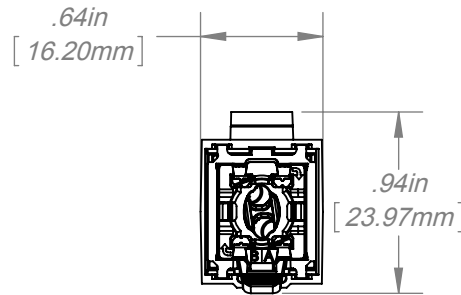

RV6MJKUYL-S1 (Yellow)	REVConn CAT6+ Jack Yellow UTP T568 A/B Single Pack
RV6MJKUYL-B24 (Yellow)	REVConn CAT6+ Jack Yellow UTP T568 A/B Bulk Pack
RV6MJKUTY-S1 (Yellow TIA)	REVConn CAT6+ Jack Yellow TIA UTP T568 A/B Single Pack
RV6MJKUTY-B24 (Yellow TIA)	REVConn CAT6+ Jack Yellow TIA UTP T568 A/B Bulk Pack
RV6MJKUTR-S1 (Red TIA)	REVConn CAT6+ Jack Red TIA UTP T568 A/B Single Pack
RV6MJKUTR-B24 (Red TIA)	REVConn CAT6+ Jack Red TIA UTP T568 A/B Bulk Pack
RV6MJKUTP-S1 (Purple TIA)	REVConn CAT6+ Jack Purple TIA UTP T568 A/B Single Pack
RV6MJKUTP-B24 (Purple TIA)	REVConn CAT6+ Jack Purple TIA UTP T568 A/B Bulk Pack
RV6MJKUTO-S1 (Orange TIA)	REVConn CAT6+ Jack Orange TIA UTP T568 A/B Single Pack
RV6MJKUTO-B24 (Orange TIA)	REVConn CAT6+ Jack Orange TIA UTP T568 A/B Bulk Pack
RV6MJKUTN-S1 (Brown TIA)	REVConn CAT6+ Jack Brown TIA UTP T568 A/B Single Pack
RV6MJKUTN-B24 (Brown TIA)	REVConn CAT6+ Jack Brown TIA UTP T568 A/B Bulk Pack
RV6MJKUTG-S1 (Green TIA)	REVConn CAT6+ Jack Green TIA UTP T568 A/B Single Pack
RV6MJKUTG-B24 (Green TIA)	REVConn CAT6+ Jack Green TIA UTP T568 A/B Bulk Pack
RV6MJKUTB-S1 (Blue TIA)	REVConn CAT6+ Jack Blue TIA UTP T568 A/B Single Pack
RV6MJKUTB-B24 (Blue TIA)	REVConn CAT6+ Jack Blue TIA UTP T568 A/B Bulk Pack
RV6MJKURD-S1 (Red)	REVConn CAT6+ Jack Red UTP T568 A/B Single Pack
RV6MJKURD-B24 (Red)	REVConn CAT6+ Jack Red UTP T568 A/B Bulk Pack
RV6MJKUPR-S1 (Purple)	REVConn CAT6+ Jack Purple UTP T568 A/B Single Pack
RV6MJKUPR-B24 (Purple)	REVConn CAT6+ Jack Purple UTP T568 A/B Bulk Pack
RV6MJKUOR-S1 (Orange)	REVConn CAT6+ Jack Orange UTP T568 A/B Single Pack
RV6MJKUOR-B24 (Orange)	REVConn CAT6+ Jack Orange UTP T568 A/B Bulk Pack
RV6MJKUIV-S1 (Ivory)	REVConn CAT6+ Jack Ivory UTP T568 A/B Single Pack
RV6MJKUIV-B24 (Ivory)	REVConn CAT6+ Jack Ivory UTP T568 A/B Bulk Pack
RV6MJKUGY-S1 (Grey)	REVConn CAT6+ Jack Gray UTP T568 A/B Single Pack
RV6MJKUGY-B24 (Grey)	REVConn CAT6+ Jack Gray UTP T568 A/B Bulk Pack
RV6MJKUGN-S1 (Green)	REVConn CAT6+ Jack Green UTP T568 A/B Single Pack
RV6MJKUGN-B24 (Green)	REVConn CAT6+ Jack Green UTP T568 A/B Bulk Pack
RV6MJKUEW-S1 (Elec. White)	REVConn CAT6+ Jack Elec White UTP T568 A/B Single Pack
RV6MJKUEW-B24 (Elec. White)	REVConn CAT6+ Jack Elec White UTP T568 A/B Bulk Pack
RV6MJKUBR-S1 (Brown)	REVConn CAT6+ Jack Brown UTP T568 A/B Single Pack
RV6MJKUBR-B24 (Brown)	REVConn CAT6+ Jack Brown UTP T568 A/B Bulk Pack
RV6MJKUBL-S1 (Blue)	REVConn CAT6+ Jack Blue UTP T568 A/B Single Pack
RV6MJKUBL-B24 (Blue)	REVConn CAT6+ Jack Blue UTP T568 A/B Bulk Pack
RV6MJKUBK-S1 (Black)	REVConn CAT6+ Jack Black UTP T568 A/B Single Pack
RV6MJKUBK-B24 (Black)	REVConn CAT6+ Jack Black UTP T568 A/B Bulk Pack
RV6MJKUAL-S1 (Almond)	REVConn CAT6+ Jack Almond UTP T568 A/B Single Pack
RV6MJKUAL-B24 (Almond)	REVConn CAT6+ Jack Almond UTP T568 A/B Bulk Pack
NUMERO DE PIECE PART NUMBER	DESCRIPTION

ORIENTATION: **BELDEN**
SENDING ALL THE RIGHT SIGNALS™

TITRE / TITLE:
REVCONN CAT6+ JACK

PROPRIÉTÉ INTELLECTUELLE
L'information contenue dans ce document est la propriété de BELDEN Inc.
PROPRIETARY INFORMATION
The information contained in this document is the property of BELDEN INC.

FORMAT SIZE
A

NO DESSIN / DWG. NO.
BELDEN-504

REV
A

ÉCHELLE SCALE: 1:1

MASSE WEIGHT:
00.000 LBS

SHEET 1 OF 1