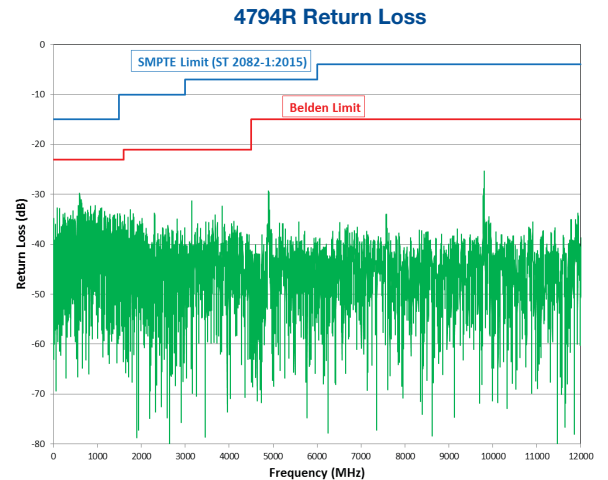

KEY APPLICATIONS

- Broadcast studios
- OB trucks
- Stadiums & venues
- Indoor/outdoor environments