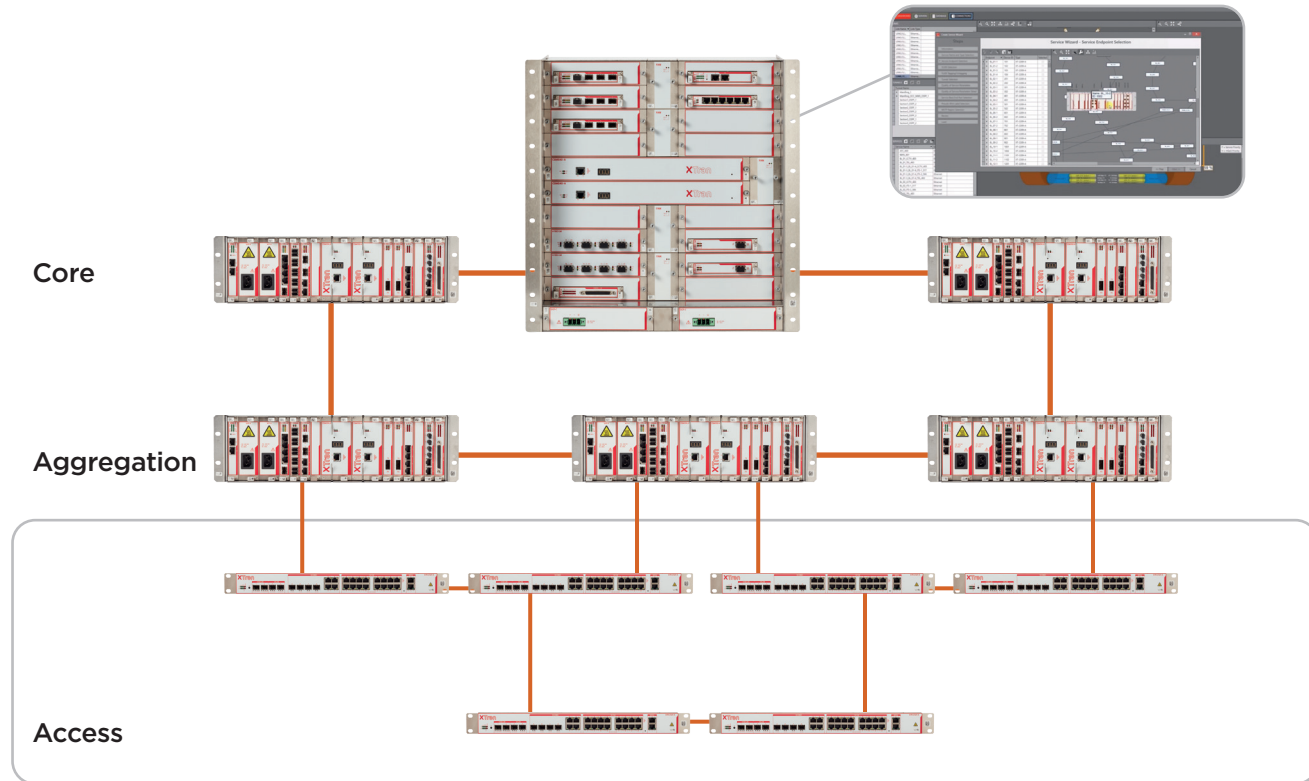

End-to-End MPLS with integrated network management

TXCare NMS