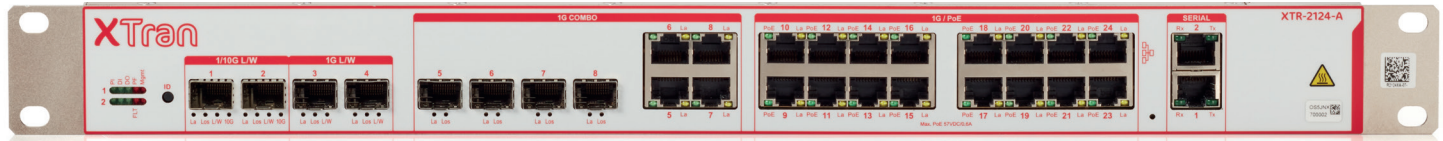

XTran Access Node

XTR-2124-A(F)

End-to-End MPLS for Operational Telecom made easy

- Tailored for industrial applications
- Intuitive and simple
- Reliable operations in harsh environments

End-to-End MPLS with integrated network management

- 1G or 10G WAN links
- Native MPLS-TP support
- Combo LAN ports: 1G Optical (SFP) or Electrical (RJ45)
- Electrical 1G LAN ports with PoE+
- Serial ports RS232/422/485
- Support for L2 & L3 VPN

- EMC hardened (IEEE 1613, IEC 61850-3, EN50121-4)
- Extended temperature range: fanless operation (A) or forced cooling (AF)
- Compact size, 19" mountable

- Redundant 24-57VDC Power input
- SD card for easy configuration swap
- Digital Input & Output

Part of the XTran Eco System

- Scalability in port count and bandwidth

End-to-End MPLS with integrated network management