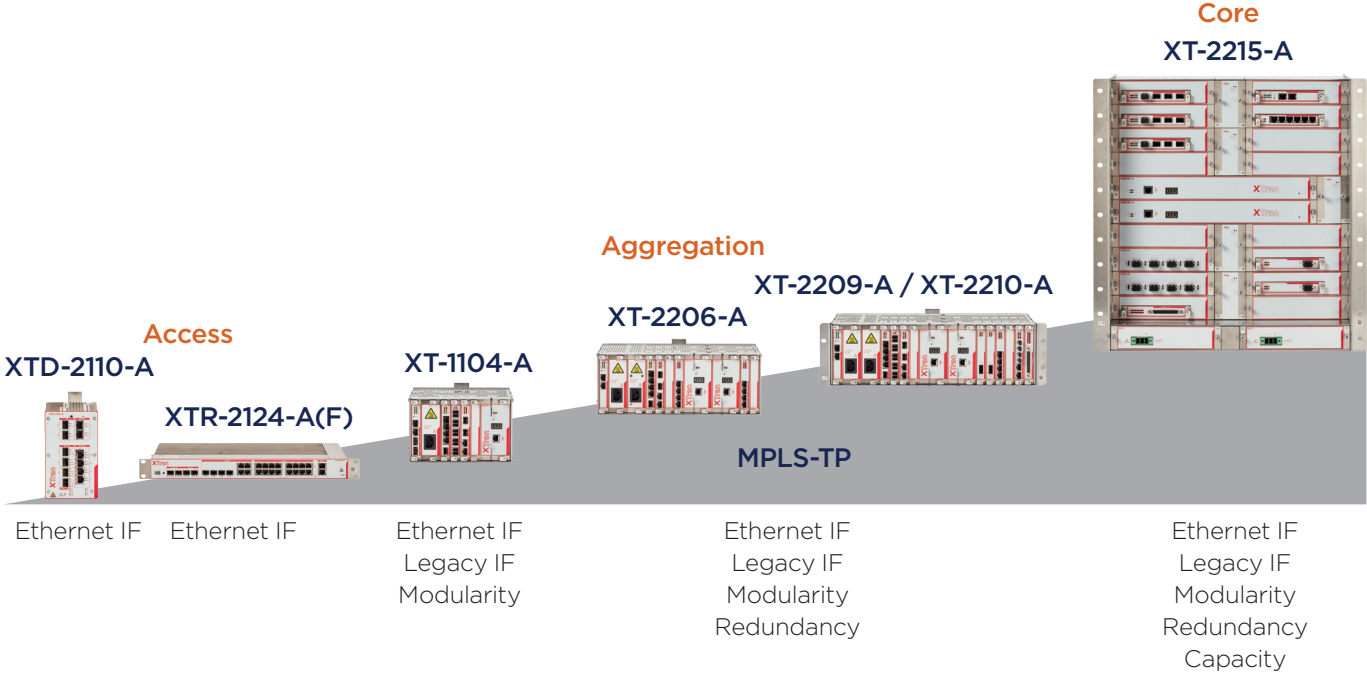

XTran Access Node

XTR-2124-A(F)

End-to-End MPLS for Operational Telecom made easy

- Tailored for industrial applications
- Intuitive and simple
- Reliable operations in harsh environments

End-to-End MPLS with integrated network management

- 1G or 10G WAN links
- Native MPLS-TP support
- Combo LAN ports: 1G Optical (SFP) or Electrical (RJ45)
- Electrical 1G LAN ports with PoE+
- Serial ports RS232/422/485
- Support for L2 & L3 VPN

- EMC hardened (IEEE 1613, IEC 61850-3, EN50121-4)
- Extended temperature range: fanless operation (A) or forced cooling (AF)
- Compact size, 19" mountable

- Redundant 24-57VDC Power input
- SD card for easy configuration swap
- Digital Input & Output

Part of the XTran Eco System

- Scalability in port count and bandwidth

End-to-End MPLS with integrated network management