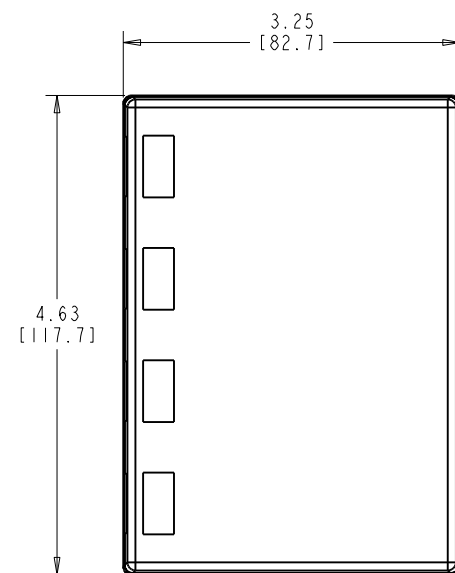

NOTES

- 01. ALL DIMENSIONS ARE IN INCHES AND [MILLIMETERS].
- 02. ALL DIMENSIONS SHOWN AS REFERENCE ONLY

INFORMATION SUR LE PRODUIT
 PRODUCT INFO

NUMÉRO DE PIÈCE PART NUMBER	DESCRIPTION
AX105354-AL	KEYCONNECT SIDE ENTRY BOX 4-PORT WITHOUT SHUTTER DOOR, ALMOND
AX105354-EW	KEYCONNECT SIDE ENTRY BOX 4-PORT WITHOUT SHUTTER DOOR, ELEC WHITE