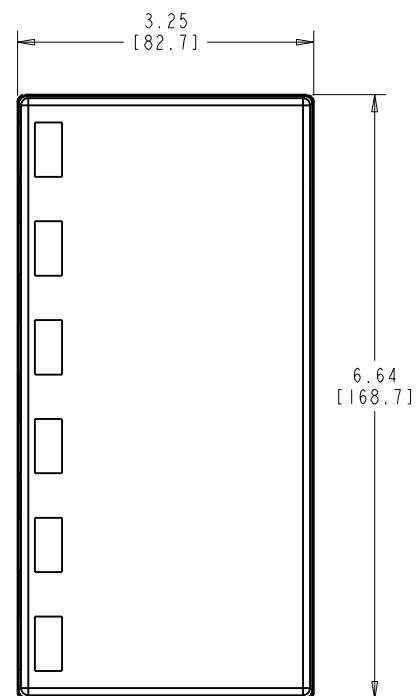

NOTES

- 01. ALL DIMENSIONS ARE IN INCHES AND [MILLIMETERS].
- 02. ALL DIMENSIONS SHOWN AS REFERENCE ONLY.

INFORMATION SUR LE PRODUIT PRODUCT INFO	
NUMÉRO DE PIÈCE PART NUMBER	DESCRIPTION
AX105355-AL	KEYCONNECT SIDE ENTRY BOX 6-PORT WITHOUT SHUTTER DOOR, ALMOND
AX105355-EW	KEYCONNECT SIDE ENTRY BOX 6-PORT WITHOUT SHUTTER DOOR, ELEC WHITE