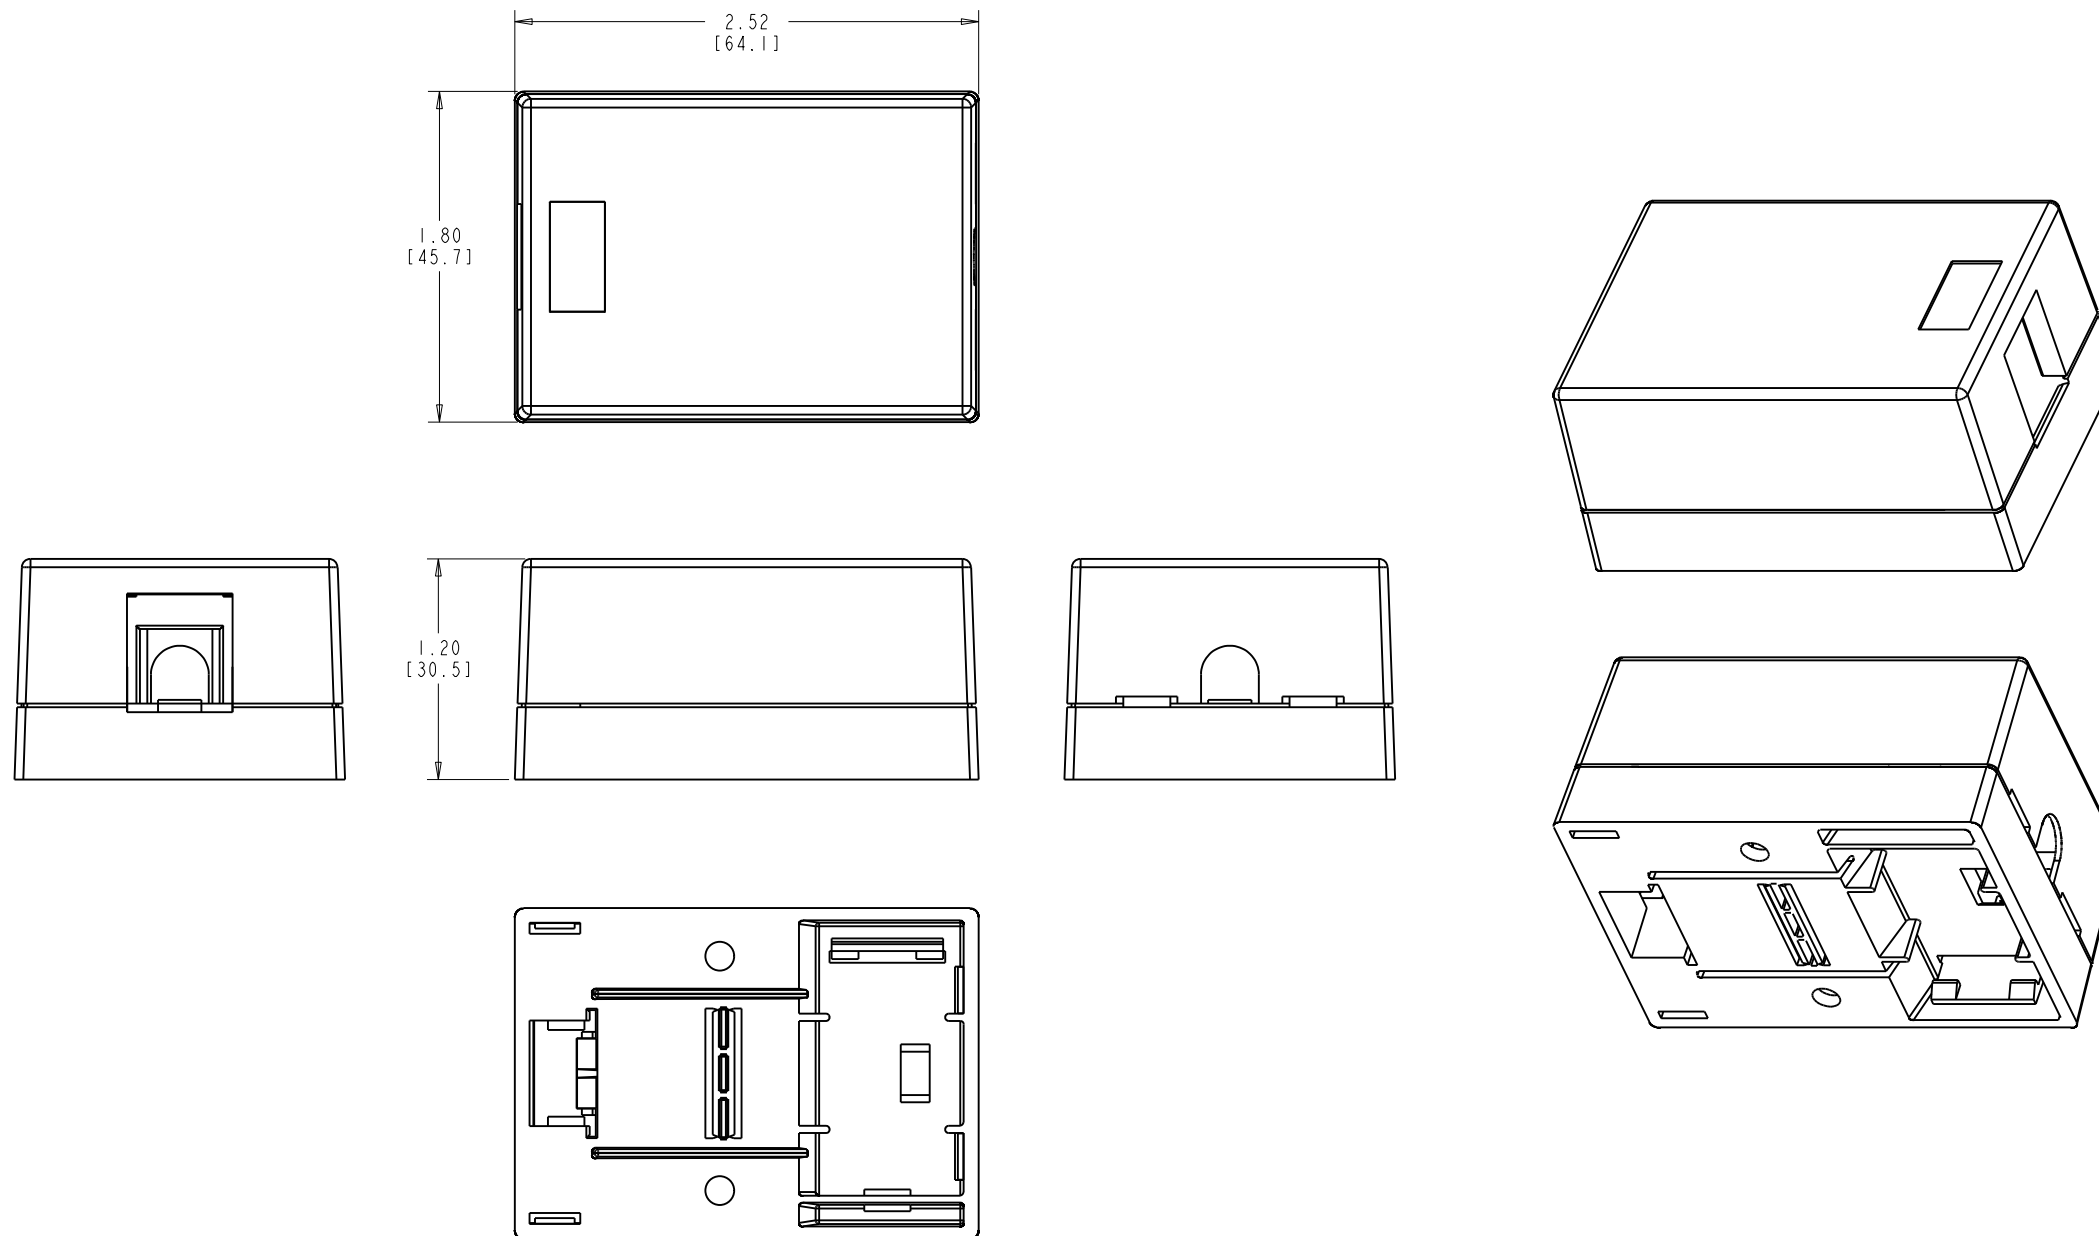

NOTES

- 01. ALL DIMENSIONS ARE IN INCHES AND [MILLIMETERS].
- 02. ALL DIMENSIONS SHOWN AS REFERENCE ONLY

INFORMATION SUR LE PRODUIT PRODUCT INFO	
NUMÉRO DE PIÈCE PART NUMBER	DESCRIPTION
AX105352-AL	KEYCONNECT SIDE ENTRY BOX 1-PORT WITHOUT SHUTTER DOOR, ALMOND
AX105352-EW	KEYCONNECT SIDE ENTRY BOX 1-PORT WITHOUT SHUTTER DOOR, ELEC WHITE
AX105352-GS	KEYCONNECT SIDE ENTRY BOX 1-PORT WITHOUT SHUTTER DOOR, DARK GREY