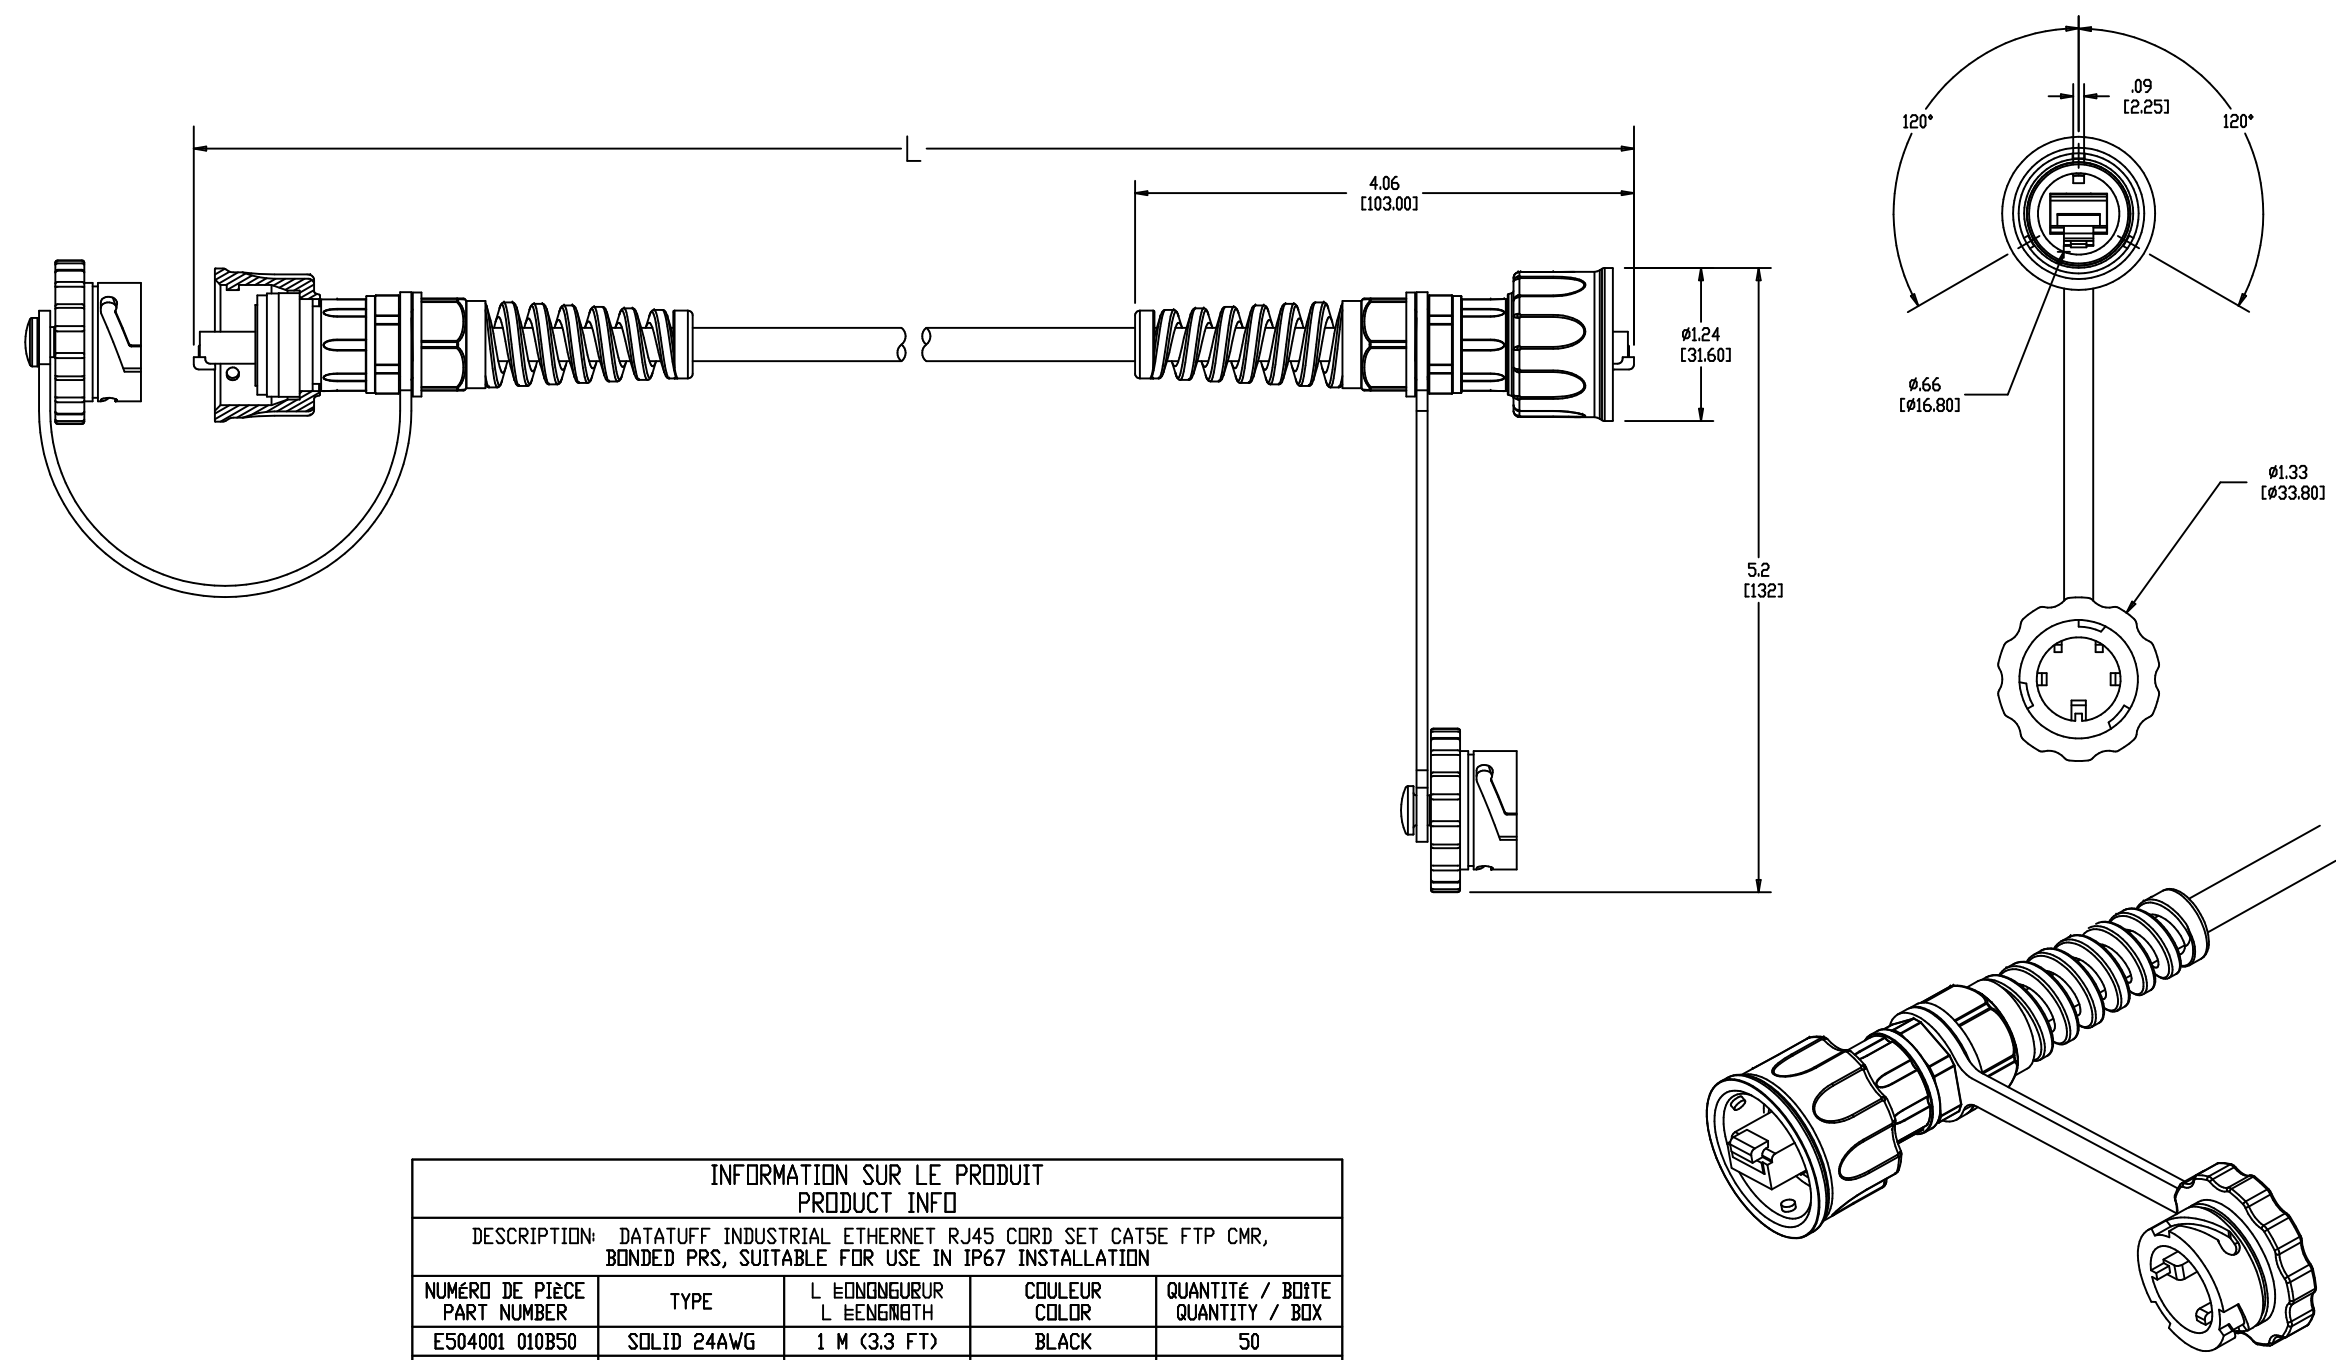

NOTES

- 01. ALL DIMENSIONS ARE IN INCHES AND [MILLIMETERS].
- 02. ALL DIMENSIONS SHOWN AS REFERENCE ONLY.

INFORMATION SUR LE PRODUIT PRODUCT INFO				
DESCRIPTION: DATATUFF INDUSTRIAL ETHERNET RJ45 CORD SET CAT5E FTP CMR, BONDED PRS, SUITABLE FOR USE IN IP67 INSTALLATION				
NUMERO DE PIÈCE PART NUMBER	TYPE	L LONGUEUR L LENGTH	COULEUR COLOR	QUANTITÉ / BOÎTE QUANTITY / BOX
E504001 010B50	SOLID 24AWG	1 M (3.3 FT)	BLACK	50
E504002 010B40	SOLID 24AWG	2 M (6.6 FT)	BLACK	40
E504003 010B32	SOLID 24AWG	3 M (9.8 FT)	BLACK	32
E504005 010B24	SOLID 24AWG	5 M (16.4 FT)	BLACK	24
E504025 010B6	SOLID 24AWG	25 M (82 FT)	BLACK	6
E506001 010B50	STRANDED 24AWG	1 M (3.3 FT)	BLACK	50
E506002 010B40	STRANDED 24AWG	2 M (6.6 FT)	BLACK	40
E506003 010B32	STRANDED 24AWG	3 M (9.8 FT)	BLACK	32
E506005 010B24	STRANDED 24AWG	5 M (16.4 FT)	BLACK	24
E506025 010B6	STRANDED 24AWG	25 M (82 FT)	BLACK	6