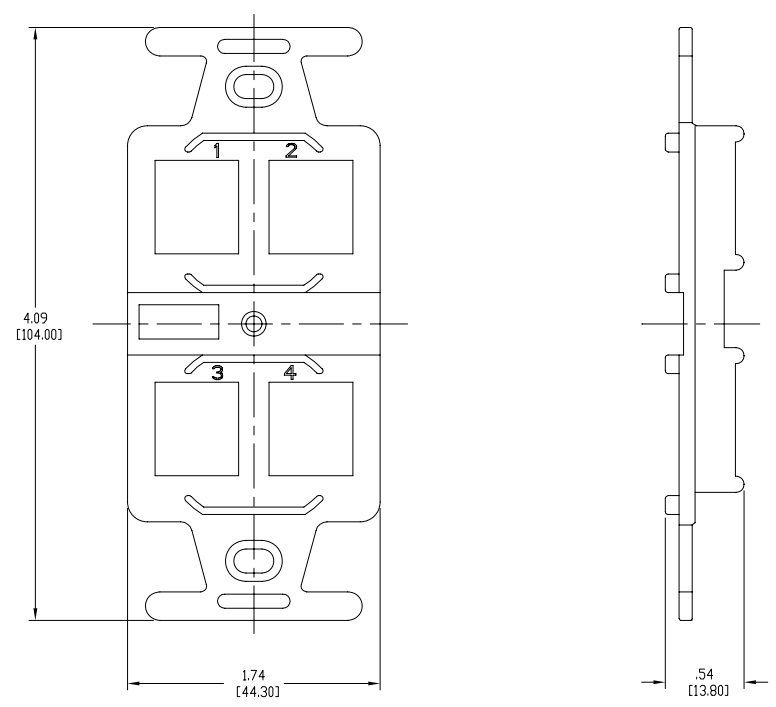

DATE	2008 DEC 04		
DES/DRW	APP	REV	
-	-	-	-
QA	BL	A	

NOTES
01. ALL DIMENSIONS ARE IN INCHES AND [MILLIMETERS].
02. ALL DIMENSIONS SHOWN AS REFERENCE ONLY

INFORMATION SUR LE PRODUIT PRODUCT INFO	
NUMERO DE PIÈCE PART NUMBER	DESCRIPTION
AX104123	KEYCONNECT 106 ADAPTER 4-P, ALMOND
AX104124	KEYCONNECT 106 ADAPTER 4-P, WHITE
AX104125	KEYCONNECT 106 ADAPTER 4-P, BLACK

BELDEN
SENDING ALL THE RIGHT SIGNALS™

PAGE / SHEET
1 DE/OF 1

DESSIN NON À L'ÉCHELLE
DRAWING NOT TO SCALE

TITRE / TITLE
KEYCONNECT
106 ADAPTER 4-P

NUMERO DE DESSIN/DRAWING NUMBER
BELDEN-230