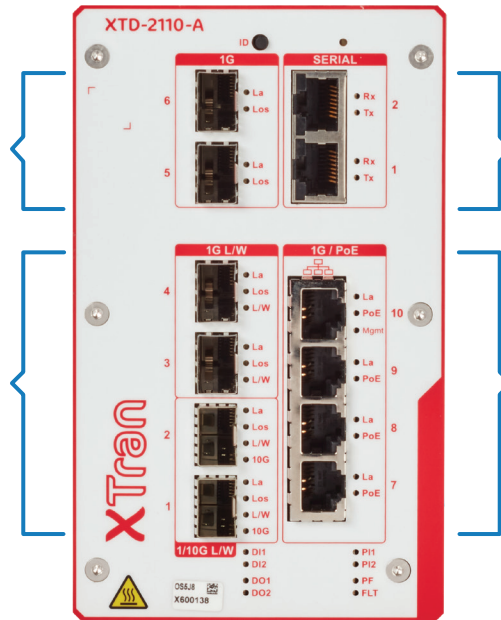

XTran Access Node

XTD-2110-A

***End-to-End* MPLS for Operational Telecom made easy**

- Tailored for industrial applications
- Intuitive and simple
- Reliable operations in harsh environments

End-to-End MPLS with integrated network management

- DIN-rail mountable
- ATEX approved

- Compact size
- Optical 1G LAN ports (SFP)

- Native MPLS-TP support
- 1G or 10G WAN links
- SD card for easy configuration swap

- Extended temperature range through passive cooling
- Serial ports RS232/422/485

- Electrical 1G LAN ports with PoE+
- Support for L2 & L3 VPN
- EMC hardened (IEEE 1613, IEC 61850-3, EN50121-4)

- Digital Input & Output
- Redundant 24-57VDC Power input

Part of the XTran Eco System

- Scalability in port count and bandwidth

End-to-End MPLS with integrated network management

TXCare NMS

Intuitive Network Management System

- Managed by **TXCare**
- **Wizard** based
- **End-to-End** provisioning

Discover the features of the XTran XTD-2110-A node:
www.youtube.com/otnsystems