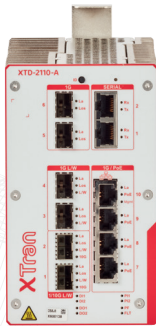

XTran Access Node

XTD-2110-A

***End-to-End* MPLS for Operational Telecom made easy**

- Tailored for industrial applications
- Intuitive and simple
- Reliable operations in harsh environments

End-to-End MPLS with integrated network management

- DIN-rail mountable
- ATEX approved

- Compact size
- Optical 1G LAN ports (SFP)

- Native MPLS-TP support
- 1G or 10G WAN links
- SD card for easy configuration swap

- Extended temperature range through passive cooling
- Serial ports RS232/422/485

- Electrical 1G LAN ports with PoE+
- Support for L2 & L3 VPN
- EMC hardened (IEEE 1613, IEC 61850-3, EN50121-4)

- Digital Input & Output
- Redundant 24-57VDC Power input

Part of the XTran Eco System

- Scalability in port count and bandwidth

End-to-End MPLS with integrated network management

TXCare NMS

Intuitive Network Management System

- Managed by **TXCare**
- **Wizard** based
- **End-to-End** provisioning

Discover the features of the XTran XTD-2110-A node:
www.youtube.com/otnsystems