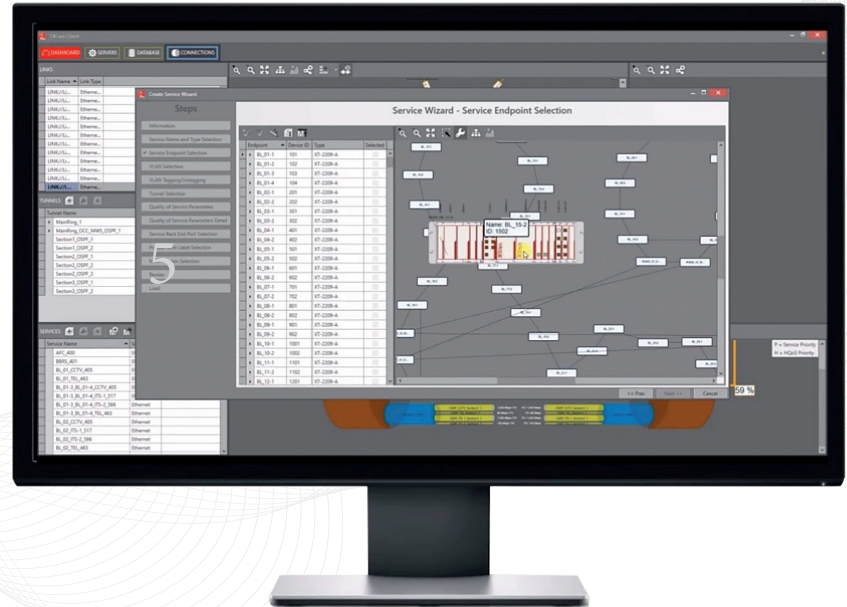

- DIN-rail mountable
- ATEX approved

- Compact size
- Optical 1G LAN ports (SFP)

- Native MPLS-TP support
- 1G or 10G WAN links
- SD card for easy configuration swap

- Extended temperature range through passive cooling
- Serial ports RS232/422/485

- Electrical 1G LAN ports with PoE+
- Support for L2 & L3 VPN
- EMC hardened (IEEE 1613, IEC 61850-3, EN50121-4)

- Digital Input & Output
- Redundant 24-57VDC Power input

Part of the XTran Eco System

- Scalability in port count and bandwidth

End-to-End MPLS with integrated network management

TXCare NMS

Intuitive Network Management System

- Managed by **TXCare**
- **Wizard** based
- **End-to-End** provisioning

Discover the features of the XTran XTD-2110-A node:
www.youtube.com/otnsystems