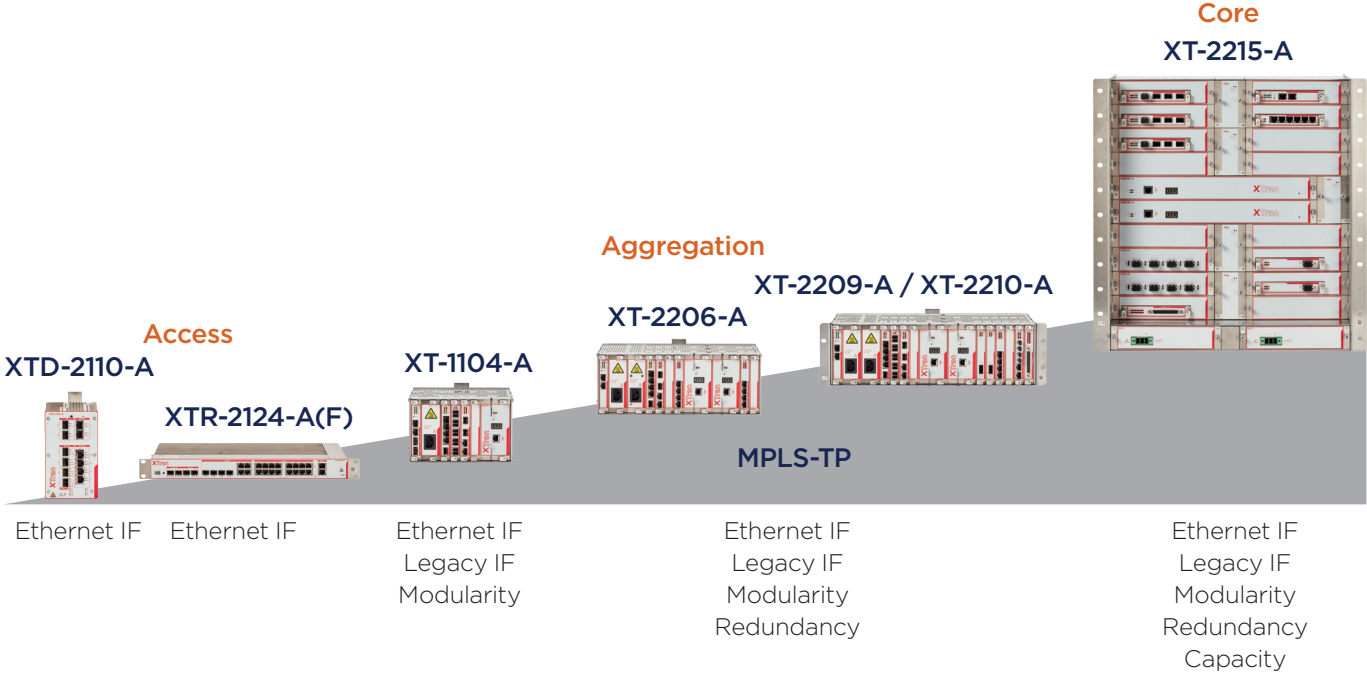

XTran Access Node

XTD-2110-A

***End-to-End* MPLS for Operational Telecom made easy**

- Tailored for industrial applications
- Intuitive and simple
- Reliable operations in harsh environments

End-to-End MPLS with integrated network management

- DIN-rail mountable
- ATEX approved

- Compact size
- Optical 1G LAN ports (SFP)

- Native MPLS-TP support
- 1G or 10G WAN links
- SD card for easy configuration swap

- Extended temperature range through passive cooling
- Serial ports RS232/422/485

- Electrical 1G LAN ports with PoE+
- Support for L2 & L3 VPN
- EMC hardened (IEEE 1613, IEC 61850-3, EN50121-4)

- Digital Input & Output
- Redundant 24-57VDC Power input

Part of the XTran Eco System

- Scalability in port count and bandwidth

End-to-End MPLS with integrated network management

TXCare NMS

Intuitive Network Management System

- Managed by **TXCare**
- **Wizard** based
- **End-to-End** provisioning

Discover the features of the XTran XTD-2110-A node:
www.youtube.com/otnsystems