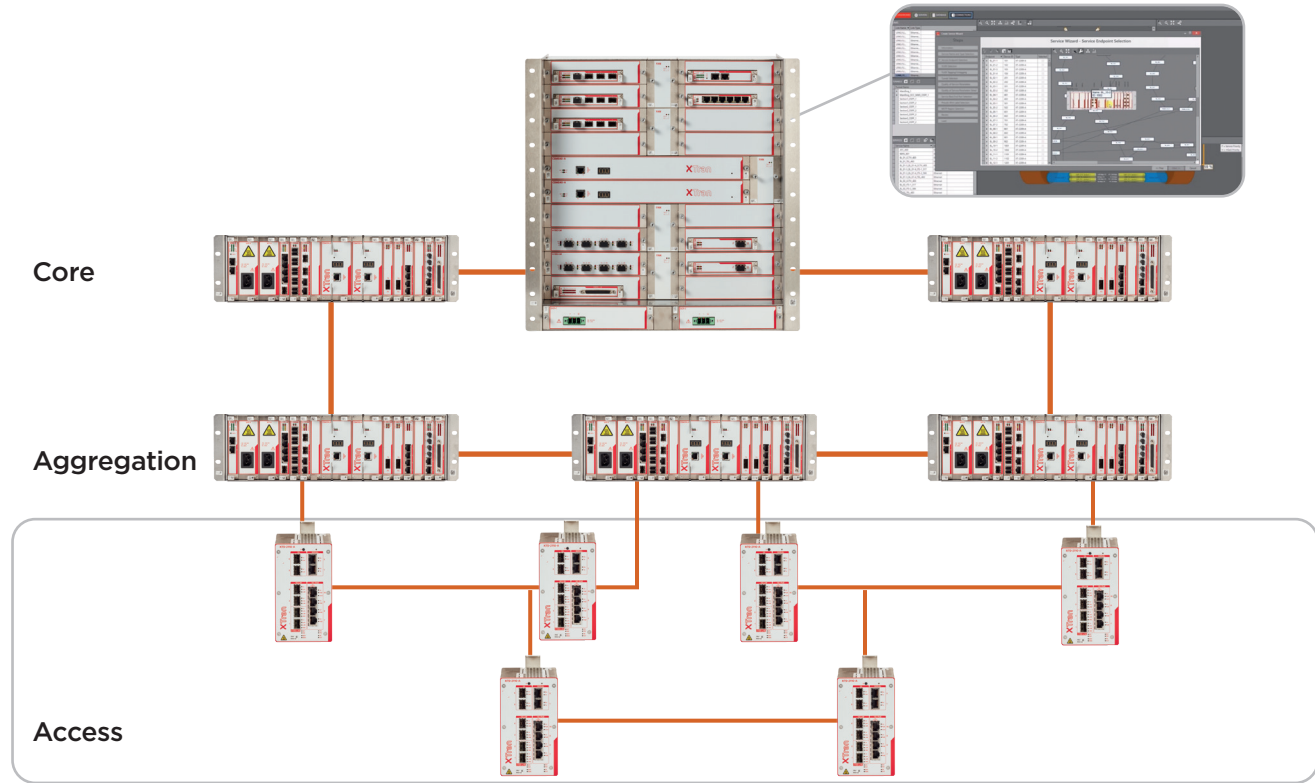

XTran Access Node

XTD-2110-A

***End-to-End* MPLS for Operational Telecom made easy**

- Tailored for industrial applications
- Intuitive and simple
- Reliable operations in harsh environments

End-to-End MPLS with integrated network management

- DIN-rail mountable
- ATEX approved

- Compact size
- Optical 1G LAN ports (SFP)

- Native MPLS-TP support
- 1G or 10G WAN links
- SD card for easy configuration swap

- Extended temperature range through passive cooling
- Serial ports RS232/422/485

- Electrical 1G LAN ports with PoE+
- Support for L2 & L3 VPN
- EMC hardened (IEEE 1613, IEC 61850-3, EN50121-4)

- Digital Input & Output
- Redundant 24-57VDC Power input

Part of the XTran Eco System

- Scalability in port count and bandwidth

End-to-End MPLS with integrated network management

TXCare NMS

Intuitive Network Management System

- Managed by **TXCare**
- **Wizard** based
- **End-to-End** provisioning

Discover the features of the XTran XTD-2110-A node:
www.youtube.com/otnsystems